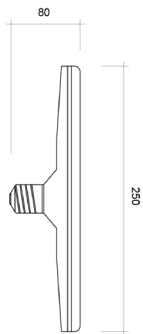

Stecco

codice/code

2103

dimensioni/dimensions

210 x 15 x 42 cm

Led UFO
diam.150mm
15W
220/240V
50Hz
1350 lumen
4000K
beam angle 120°

Led UFO
diam.250mm
36W
220/240V
50Hz
3240 lumen
4000K
beam angle 120°

 nero/ black
nero/ black
cavo nero/ black cable