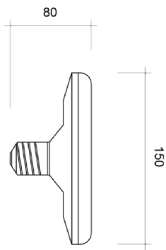

Stecco

codice/code

2103

dimensioni/dimensions

210 x 15 x 42 cm

Led UFO
diam.150mm
15W
220/240V
50Hz
1350 lumen
4000K
beam angle 120°

Led UFO
diam.250mm
36W
220/240V
50Hz
3240 lumen
4000K
beam angle 120°

 nero/ black
nero/ black
cavo nero/ black cable