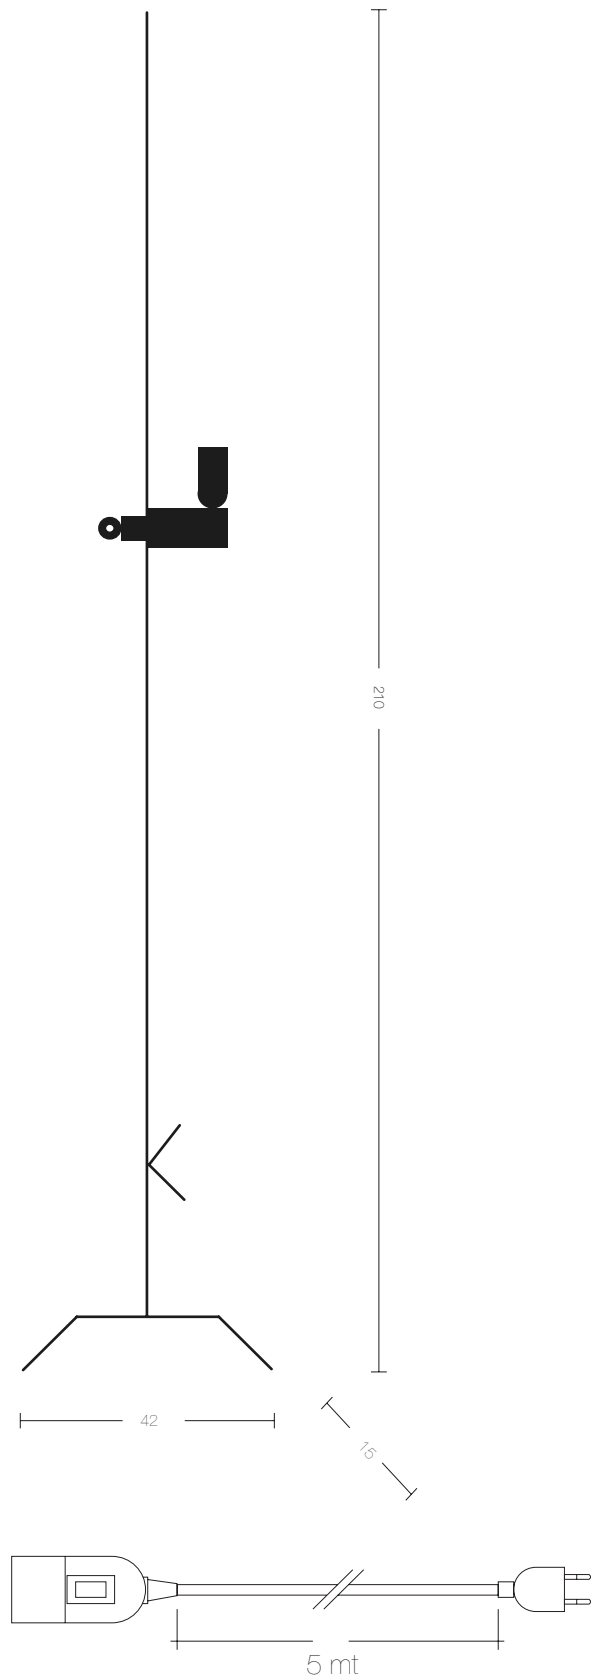

Stecco

codice/code

2103

dimensioni/dimensions

210 x 15 x 42 cm

Led UFO
diam.150mm
15W
220/240V
50Hz
1350 lumen
4000K
beam angle 120°

Led UFO
diam.250mm
36W
220/240V
50Hz
3240 lumen
4000K
beam angle 120°

 nero/ black
nero/ black
cavo nero/ black cable